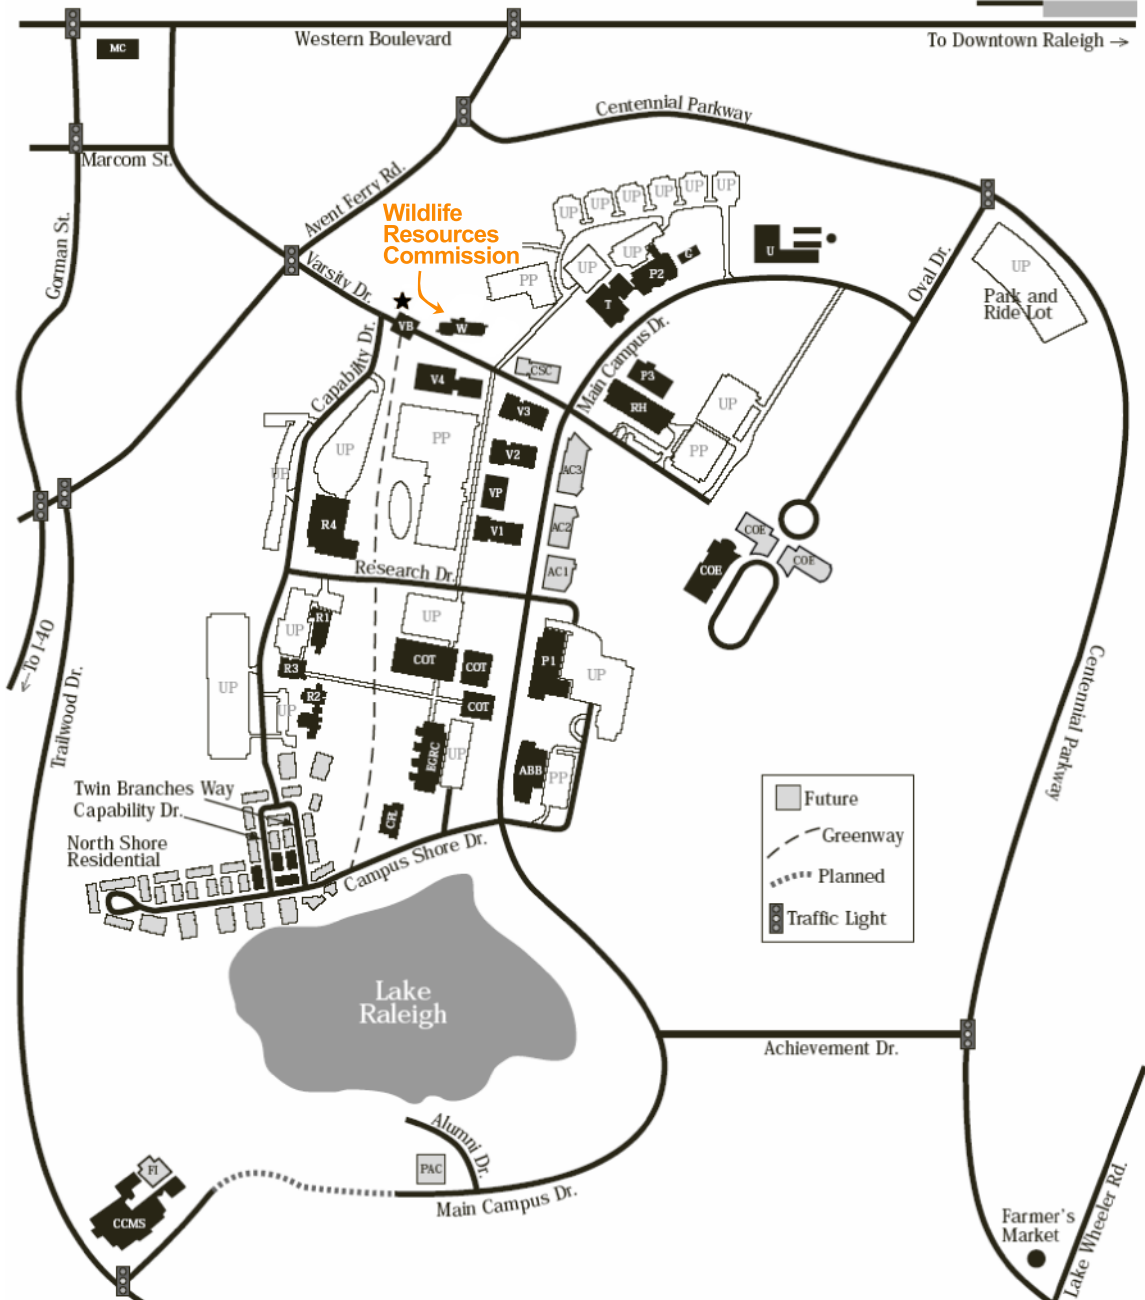

**N.C. Wildlife Resources Commission Headquarters
Centennial Campus - NCSU
1751 Varsity Drive
Raleigh, North Carolina**

SEE PAGE 2 FOR DRIVING DIRECTIONS

ABB — ABB Building AC1 — Alliance Center I AC2 — Alliance Center II AC3 — Alliance Center III CCMS — Centennial Campus Middle School COE — College of Engineering CFL — Constructed Facilities Lab CSC — Centennial Science Center COT — College of Textiles EGRC — Engineering Graduate Research Center FI — Wm. and Ida Friday Institute for Educational Innovation G — Greenhouse MC — McKimmon Center P1 — Partners I P2 — Partners II P3 — Partners III PAC — Park Alumni Center	PP — Private Parking R1 — Research I R2 — Research II R3 — Research III R4 — Research IV RH — Red Hat T — Toxicology U — Centennial Campus Utility Plant UP — University Parking V1 — Venture I V2 — Venture II V3 — Venture III V4 — Venture IV ★VB — Visitor's Booth VP — Venture Place W — NC Wildlife Resources Commission