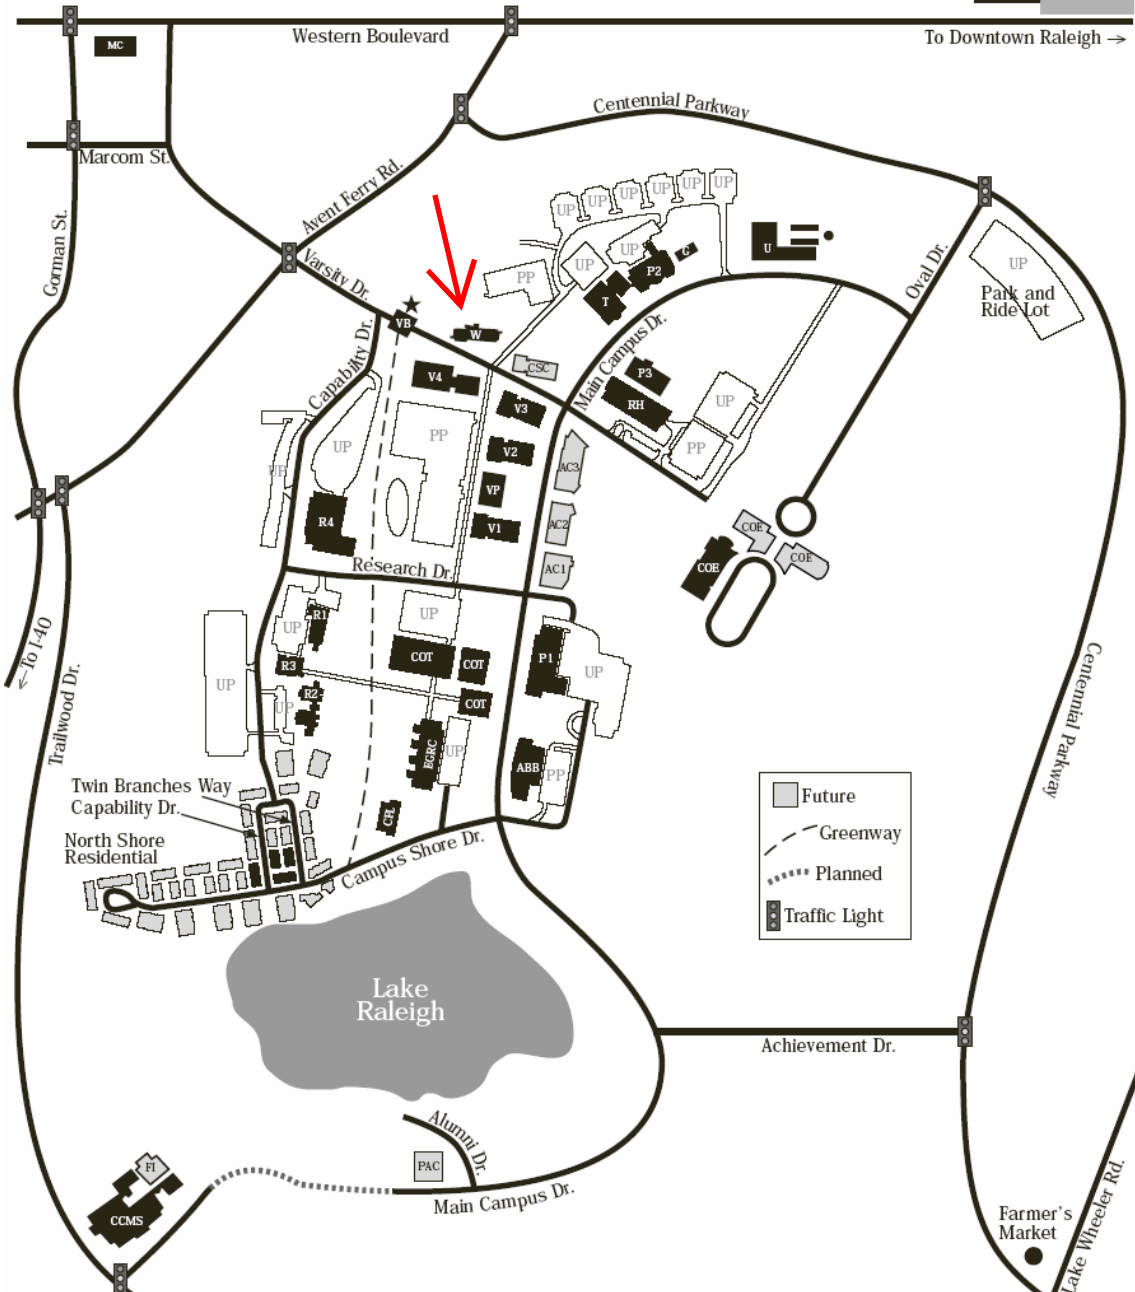

**N.C. Wildlife Resources Commission Headquarters
Centennial Campus - NCSU
1751 Varsity Drive
Raleigh, North Carolina**

SEE REVERSE SIDE FOR DRIVING DIRECTIONS

- | | |
|---|---|
| <ul style="list-style-type: none"> ABB — ABB Building AC1 — Alliance Center I AC2 — Alliance Center II AC3 — Alliance Center III CCMS — Centennial Campus Middle School COE — College of Engineering CFL — Constructed Facilities Lab CSC — Centennial Science Center COT — College of Textiles EGRC — Engineering Graduate Research Center FI — Wm. and Ida Friday Institute for Educational Innovation G — Greenhouse MC — McKimmon Center P1 — Partners I P2 — Partners II P3 — Partners III PAC — Park Alumni Center | <ul style="list-style-type: none"> PP — Private Parking R1 — Research I R2 — Research II R3 — Research III R4 — Research IV RH — Red Hat T — Toxicology U — Centennial Campus Utility Plant UP — University Parking V1 — Venture I V2 — Venture II V3 — Venture III V4 — Venture IV ★VB — Visitor's Booth VP — Venture Place W — NC Wildlife Resources Commission |
|---|---|

From I-40 (driving west): Take Gorman Street Exit 295. Turn right onto Gorman Street. Turn right at third light onto Avent Ferry Road. Pass Trailwood Drive (light) and turn right at next light onto Varsity Drive. WRC Headquarters is the first building on the left. Visitor parking entrance is located off Varsity Drive.

From Raleigh: Take Western Boulevard to Avent Ferry Road. Turn south (downhill). Turn left at the second light onto Varsity Drive. WRC Headquarters is the first building on the left. Visitor parking entrance is located off Varsity Drive.

Alternate Route From I-40 (driving west): Take Lake Wheeler Road Exit 297. Turn right onto Lake Wheeler Road. Turn left at first light onto Centennial Parkway; pass the Farmers Market; follow to end. Turn left on Avent Ferry Road. Turn left at first light onto Varsity Drive. WRC Headquarters is the first building on the left. Visitor parking entrance is located off Varsity Drive.