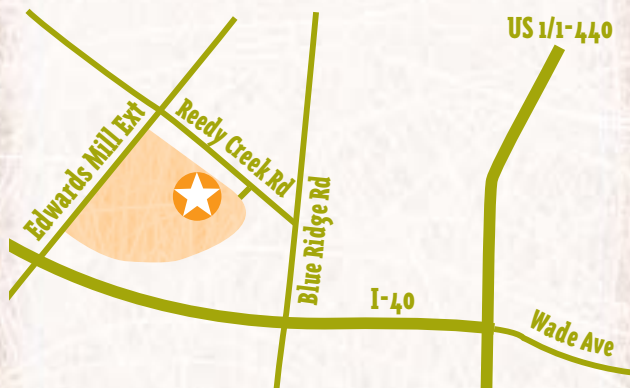

Directions

From Wade Avenue on the west side of Raleigh:
if you are inside the beltline, drive west;
if you are outside the beltline, drive east.

Exit at Blue Ridge Road and go north about one half mile. Turn left onto Reedy Creek Road (across from the entrance to the N.C. Museum of Art).

Follow Reedy Creek Road about one half mile and turn left at the small sign that says Research Laboratory. Drive toward the National Guard Check Point; turn right onto the gravel road just before the Check Point.