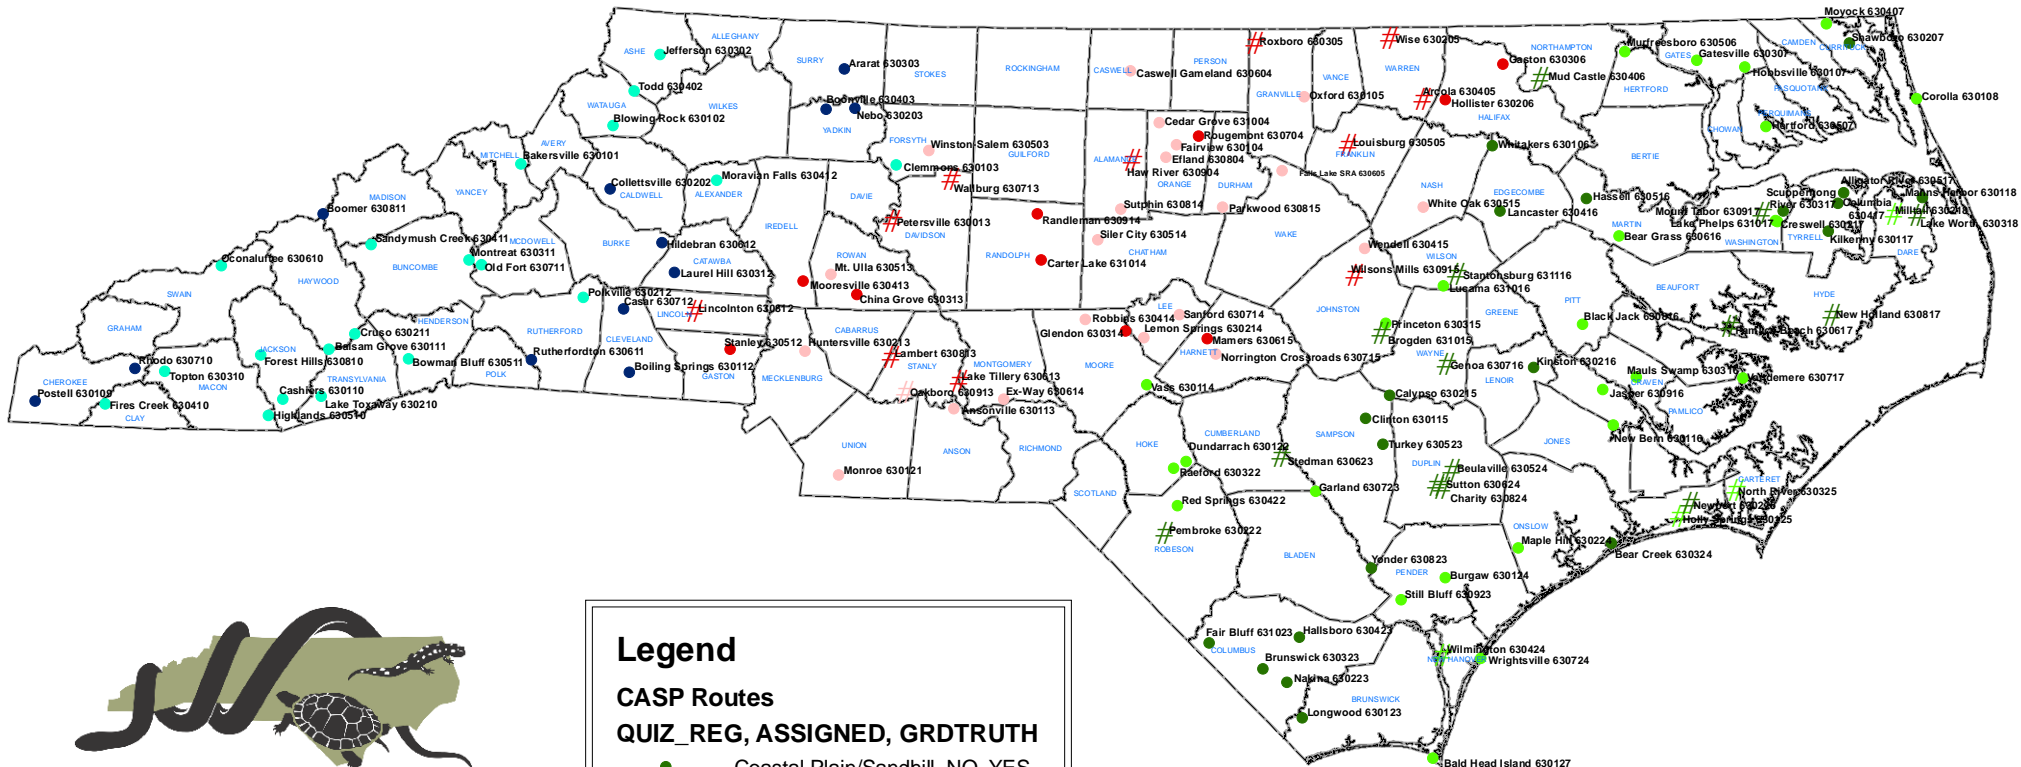

North Carolina Calling Amphibian Survey Program (CASP) 03/21/2011

8

Legend

CASP Routes

QUIZ_REG, ASSIGNED, GRDTRUTH

- Coastal Plain/Sandhill, NO, YES
- Coastal Plain/Sandhill, YES, YES
- # Coastal Plain/Sandhill, NO, NO
- # Coastal Plain/Sandhill, YES, NO
- Mountains, NO, YES
- Mountains, YES, YES
- # Mountains, YES, NO
- Piedmont, NO, YES
- Piedmont, YES, YES
- # Piedmont, NO, NO
- # Piedmont, YES, NO