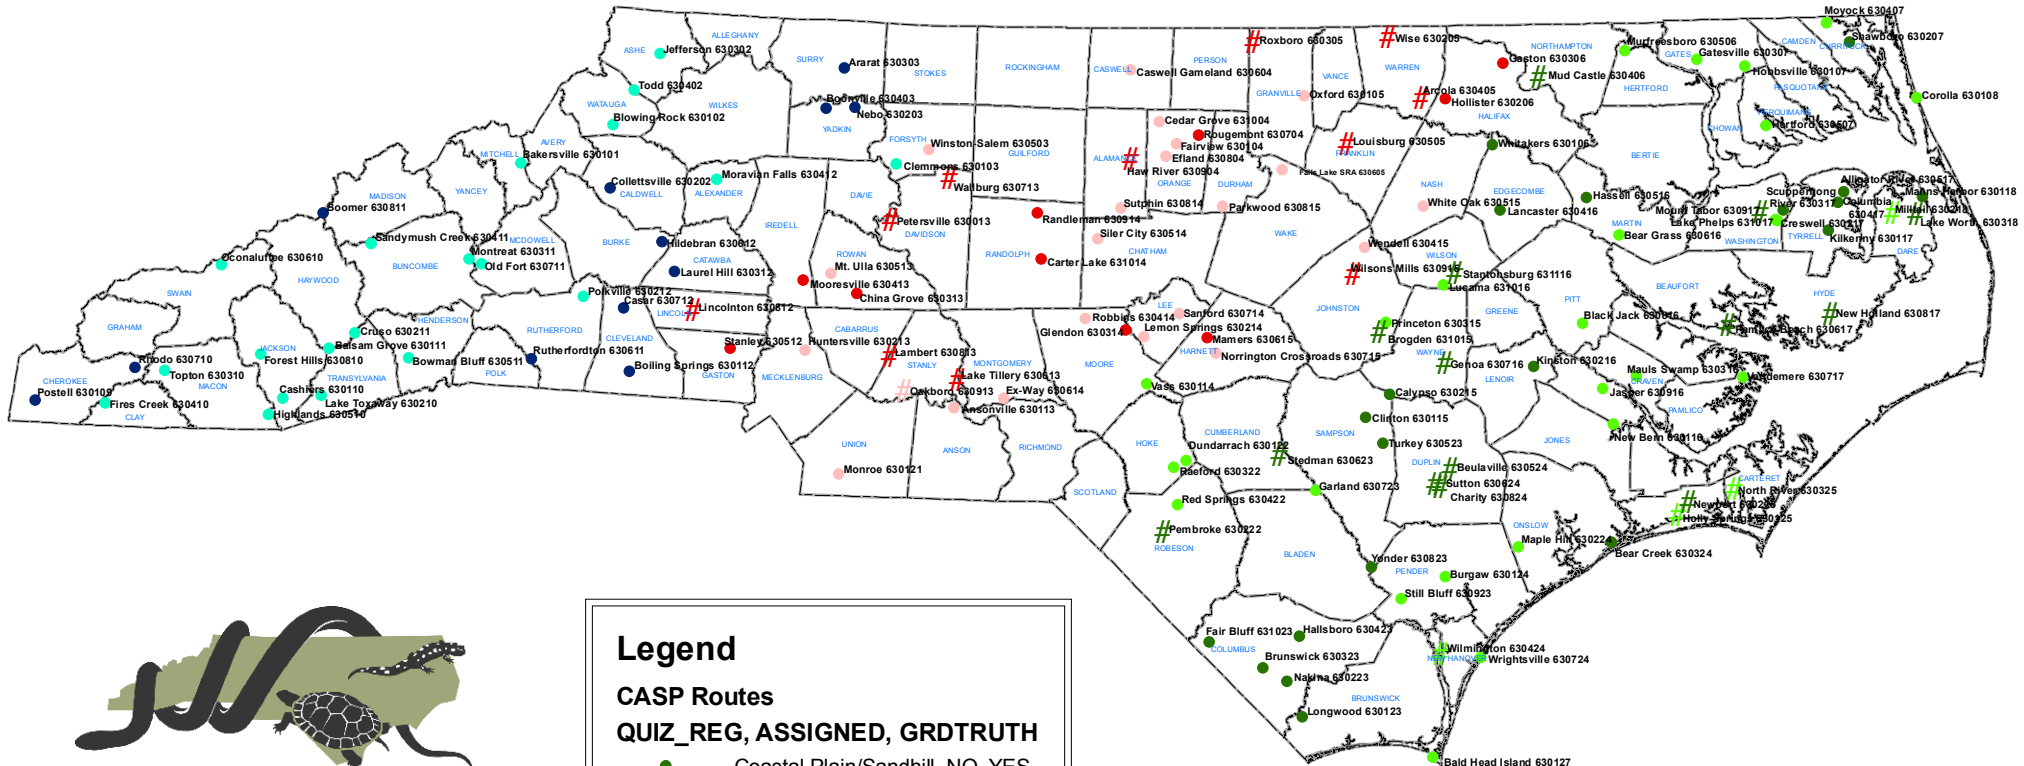

North Carolina Calling Amphibian Survey Program (CASP) 03/21/2011

8

Legend

CASP Routes

QUIZ_REG, ASSIGNED, GRDTRUTH

- Coastal Plain/Sandhill, NO, YES
- Coastal Plain/Sandhill, YES, YES
- # Coastal Plain/Sandhill, NO, NO
- # Coastal Plain/Sandhill, YES, NO
- Mountains, NO, YES
- Mountains, YES, YES
- # Mountains, YES, NO
- Piedmont, NO, YES
- Piedmont, YES, YES
- # Piedmont, NO, NO
- # Piedmont, YES, NO